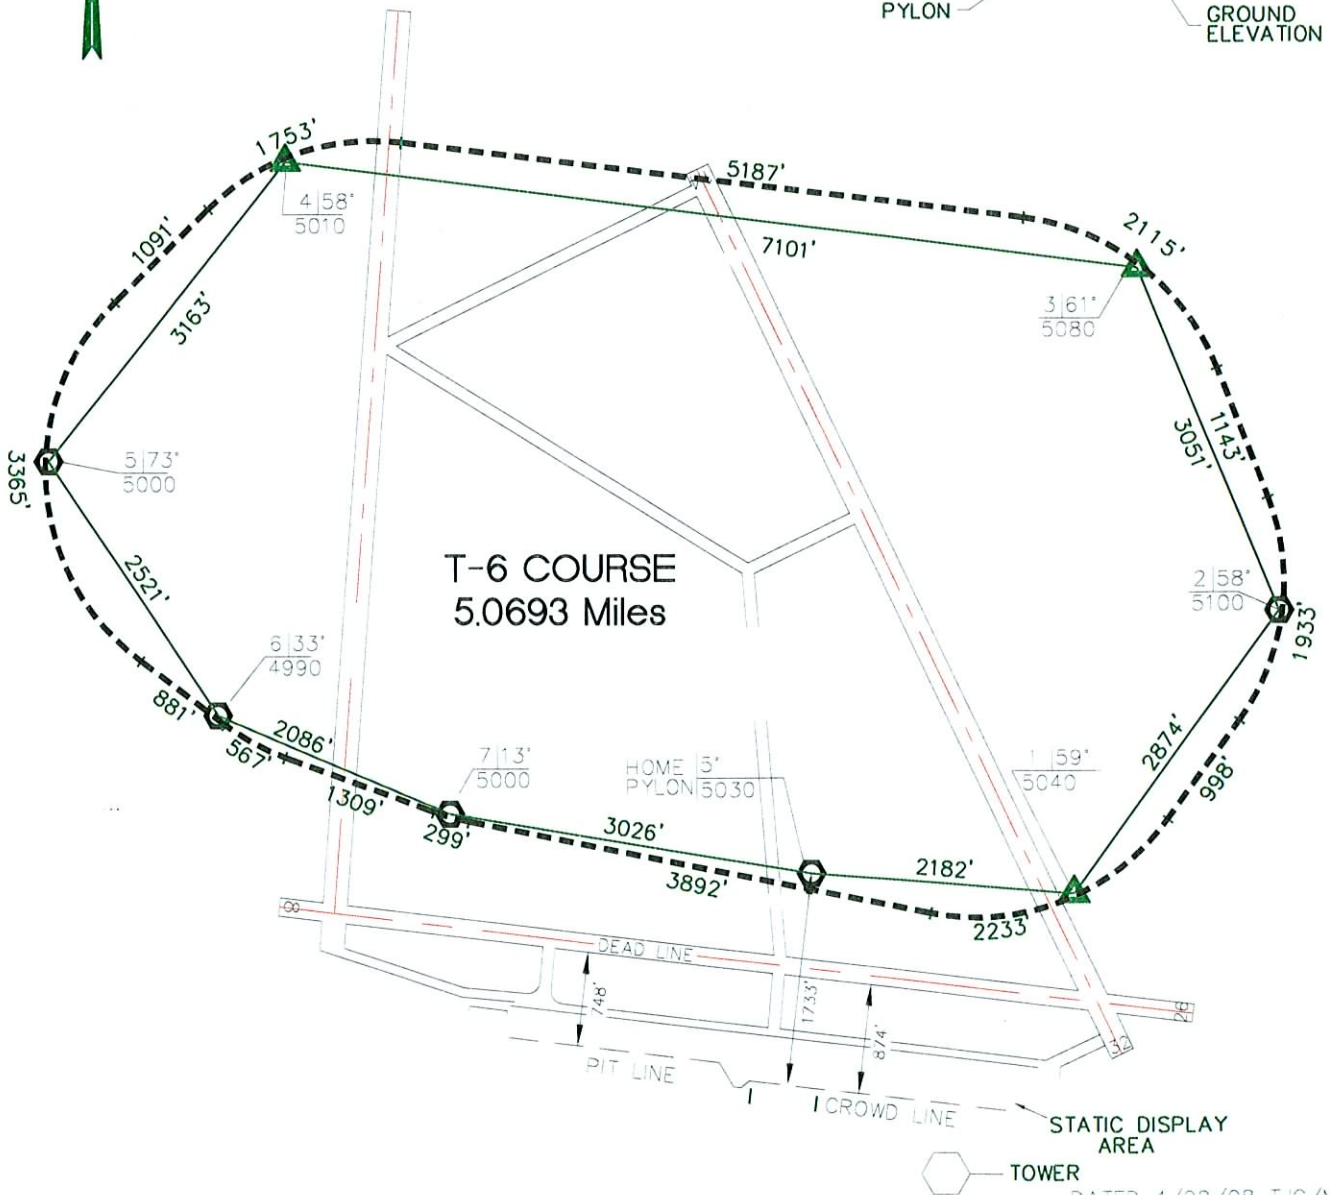

T-6 CLASS OPTIMUM RACE PATH CRITERIA = 225 MPH @ 2.0 G's

LEGEND

DATED 4/22/08 TJG/MEG
AIRACE2008 T6.DWG