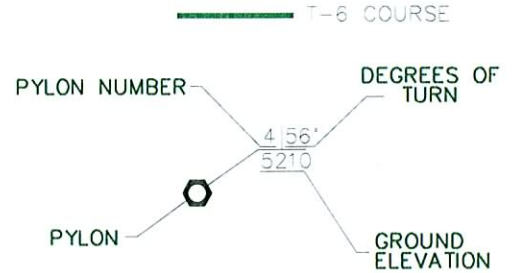

T-6 CLASS OPTIMUM RACE PATH CRITERIA = 225 MPH @ 2.0 G's

LEGEND

DATED 4/22/08 TJG/MEG
AIRACE2008 T6.DWG